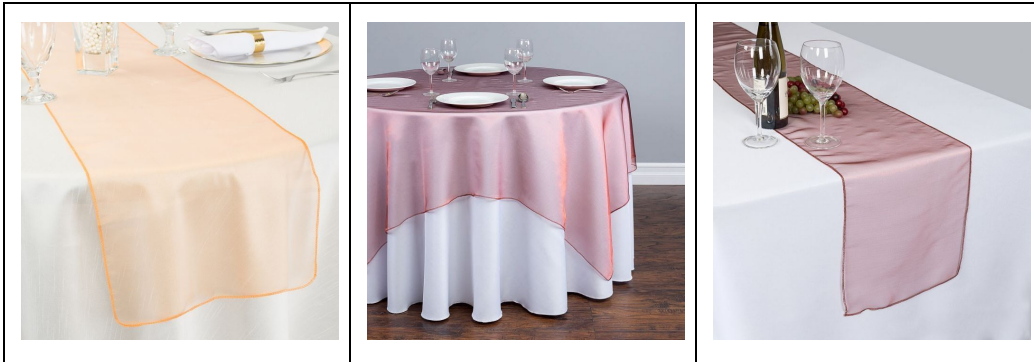

TABLE RUNNERS AND OVERLAYS

72" x 72" Square Organza Overlay $ 8.00

84" x 84" Square Organza Overlay $ 8.00

Organza Table Runner $ 6.00

72" x 72" Square Embroidered Overlay (with Satin Border) $8.00

84" x 84" Square Embroidered Overlay (with Satin Border) $10.00

Embroidered Table Runner (with Satin Border) $6.00